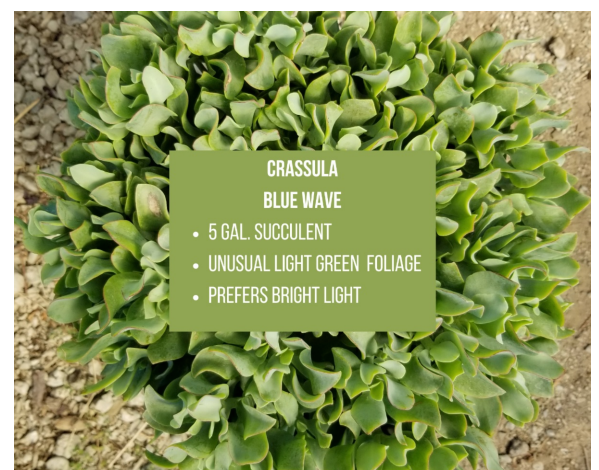

**ECHINACEA X HYBRIDA
'SOMBRERO SANGRITA'**

- RICH, WARM RED FLOWERS
- SHINY, DARK-GREEN FOLIAGE
- ATTRACTS BUTTERFLIES

**ECHIBECKIA
'SUMMERINA YELLOW'**

- BRIGHT GOLD & RUSTY ORANGE FLOWERS
- ATTRACTS BUTTERFLIES
- RUDBECKIA X ECHINACEA HYBRID

**MIMULUS
IVORY WHITE MONKEYFLOWER**

- DEER RESISTANT
- ATTRACTS HUMMINGBIRDS
- WHITE & YELLOW FLOWERS

**CRASSULA
BLUE WAVE**

- 5 GAL. SUCCULENT
- UNUSUAL LIGHT GREEN FOLIAGE
- PREFERS BRIGHT LIGHT

SALVIA APIANA
WHITE SAGE