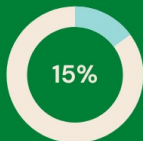

Garden & Landscaping

DROUGHT

how you can help

Governor Newsom has declared a State of Emergency in Santa Clara County due to Extreme Drought.

What does that mean for you and your garden or landscape? What can you do to help?

number of people who say that water supply and drought are the most important environmental issue facing California

minimum amount that Governor Newsom has asked Californians to reduce their water usage